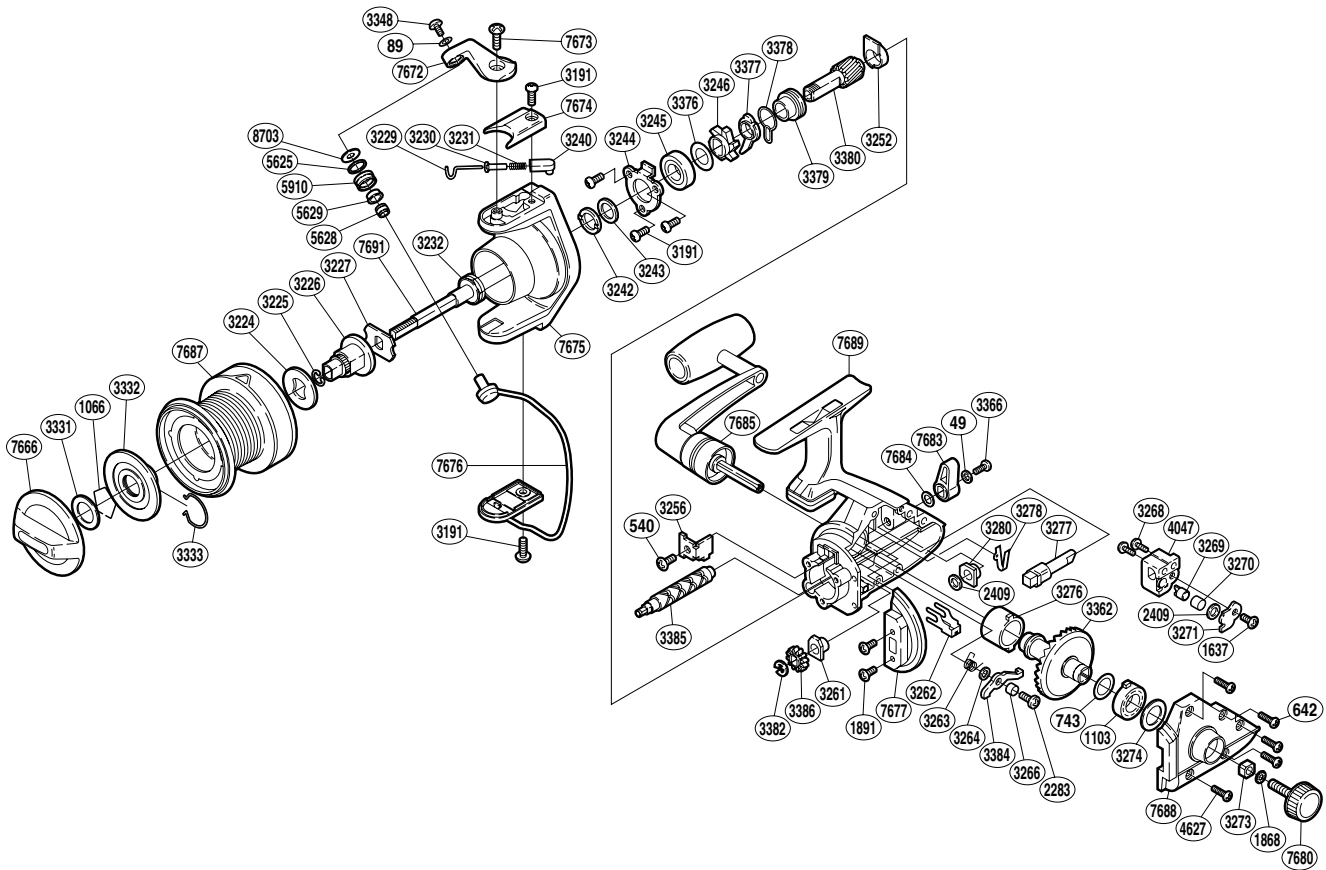

## ALX XS-7000

Part No.	Description	Part No.	Description	Part No.	Description
RD0049	Lock Washer	RD3252	Pinion Gear Bushing	RD3380	Pinion Gear
RD0089	Lock Washer	RD3256	Anti-Reverse Guard	RD3382	"E" Lock
RD0540	Anti-Reverse Guard Screw	RD3261	Worm Shaft Bushing (front)	RD3384	Anti-Reverse Pawl
RD0642	Side Cover Screw (B)	RD3262	Worm Shaft Retainer	RD3385	Worm Shaft
RD0743	Drive Gear Washer	RD3263	Anti-Reverse Pawl Spring	RD3386	Idle Gear
RD1066	Washer Retainer	RD3264	Anti-Reverse Pawl Spacer	RD4047	Oscillating Slider
RD1103	Bushing (A)	RD3266	Anti-Reverse Pawl Support	RD4627	Side Cover Screw (A)
RD1637	Oscillating Retainer Screw	RD3268	Oscillating Slider Screw	RD5625	Line Roller Spacer
RD1868	Handle Lock Washer	RD3269	Oscillating Pawl	RD5628	Line Roller Collar
RD1891	Side Cover Flange Screw	RD3270	Oscillating Slider Bushing	RD5629	Line Roller Bushing
RD2283	Anti-Reverse Pawl Screw	RD3271	Oscillating Pawl Cover	RD5910	Line Roller
RD2409	Spacer	RD3273	Handle Screw Lock	RD7666	Drag Knob
RD3191	Multi-Purpose Screw	RD3274	Bushing Spacer	RD7672	Bail Arm
RD3224	Spool Washer	RD3276	Bushing (B)	RD7673	Bail Arm Screw
RD3225	Spool Supports Retainer	RD3277	Anti-Reverse Cam	RD7674	Bail Spring Cover
RD3226	Spool Support (A)	RD3278	Anti-Reverse Cam Spring	RD7675	Rotor
RD3227	Spool Support (B)	RD3280	Worm Shaft Bushing (rear)	RD7676	Bail Assembly
RD3229	Bail Spring Guide (A)	RD3331	Drag Knob Washer	RD7677	Side Cover Flange
RD3230	Bail Spring Bushing	RD3332	Spool Drag Disk	RD7680	Handle Screw Cap
RD3231	Bail Spring	RD3333	Drag Disk Retainer	RD7683	Anti-Reverse Lever
RD3232	Rotor Nut	RD3348	Line Roller Screw	RD7684	Spacer
RD3240	Bail Spring Guide (B)	RD3362	Drive Gear	RD7685	Handle Assembly
RD3242	Rotor Washer	RD3366	Anti-Reverse Lever Screw	RD7687	Spool
RD3243	Rotor Spacer	RD3376	Spacer	RD7688	Side Cover
RD3244	Bearing Retainer	RD3377	Anti-Reverse Lock Out	RD7689	Body
RD3245	Ball Bearing	RD3378	Anti-Reverse Lock Out Spring	RD7691	Main Shaft
RD3246	Anti-Reverse Ratchet	RD3379	Lock Out Spring Holder	RD8703	Line Roller Washer